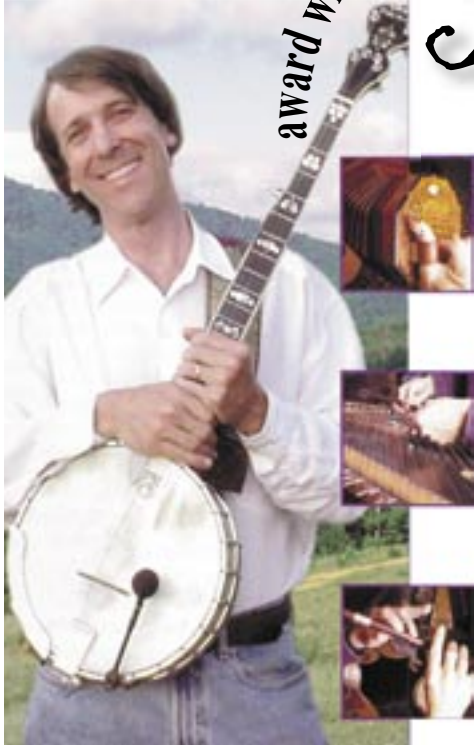

FREE!

award winning recording artist & folk musician

Timmy Abell

performing live at

**Belton-Honea Path
High School Auditorium**

Tuesday, March 23, 2004
@ 7:00 p.m.

FREE! Community Concert for All Ages

Sponsored By
Belton Center for the Arts
WebbCraft Family Foundation

Timmy Abell

Timmy is one of the Southeast's most sought after concert performers for children and families. He is best known for his uncommonly clever and thoughtful original songs and for a genuine, intimate performance style which leaves audiences of all ages begging for more!

**...Exceptional!
Spellbinding!
Extraordinary!...**

are words used by his audiences to describe Timmy Abell's engaging performances. His concerts feature a rare variety of stories, poetry, jokes, educational anecdotes and music performed on seven musical instruments (including hammered dulcimer, English concertina, penny whistle, bowed psaltery, lap dulcimer, guitar and banjo).